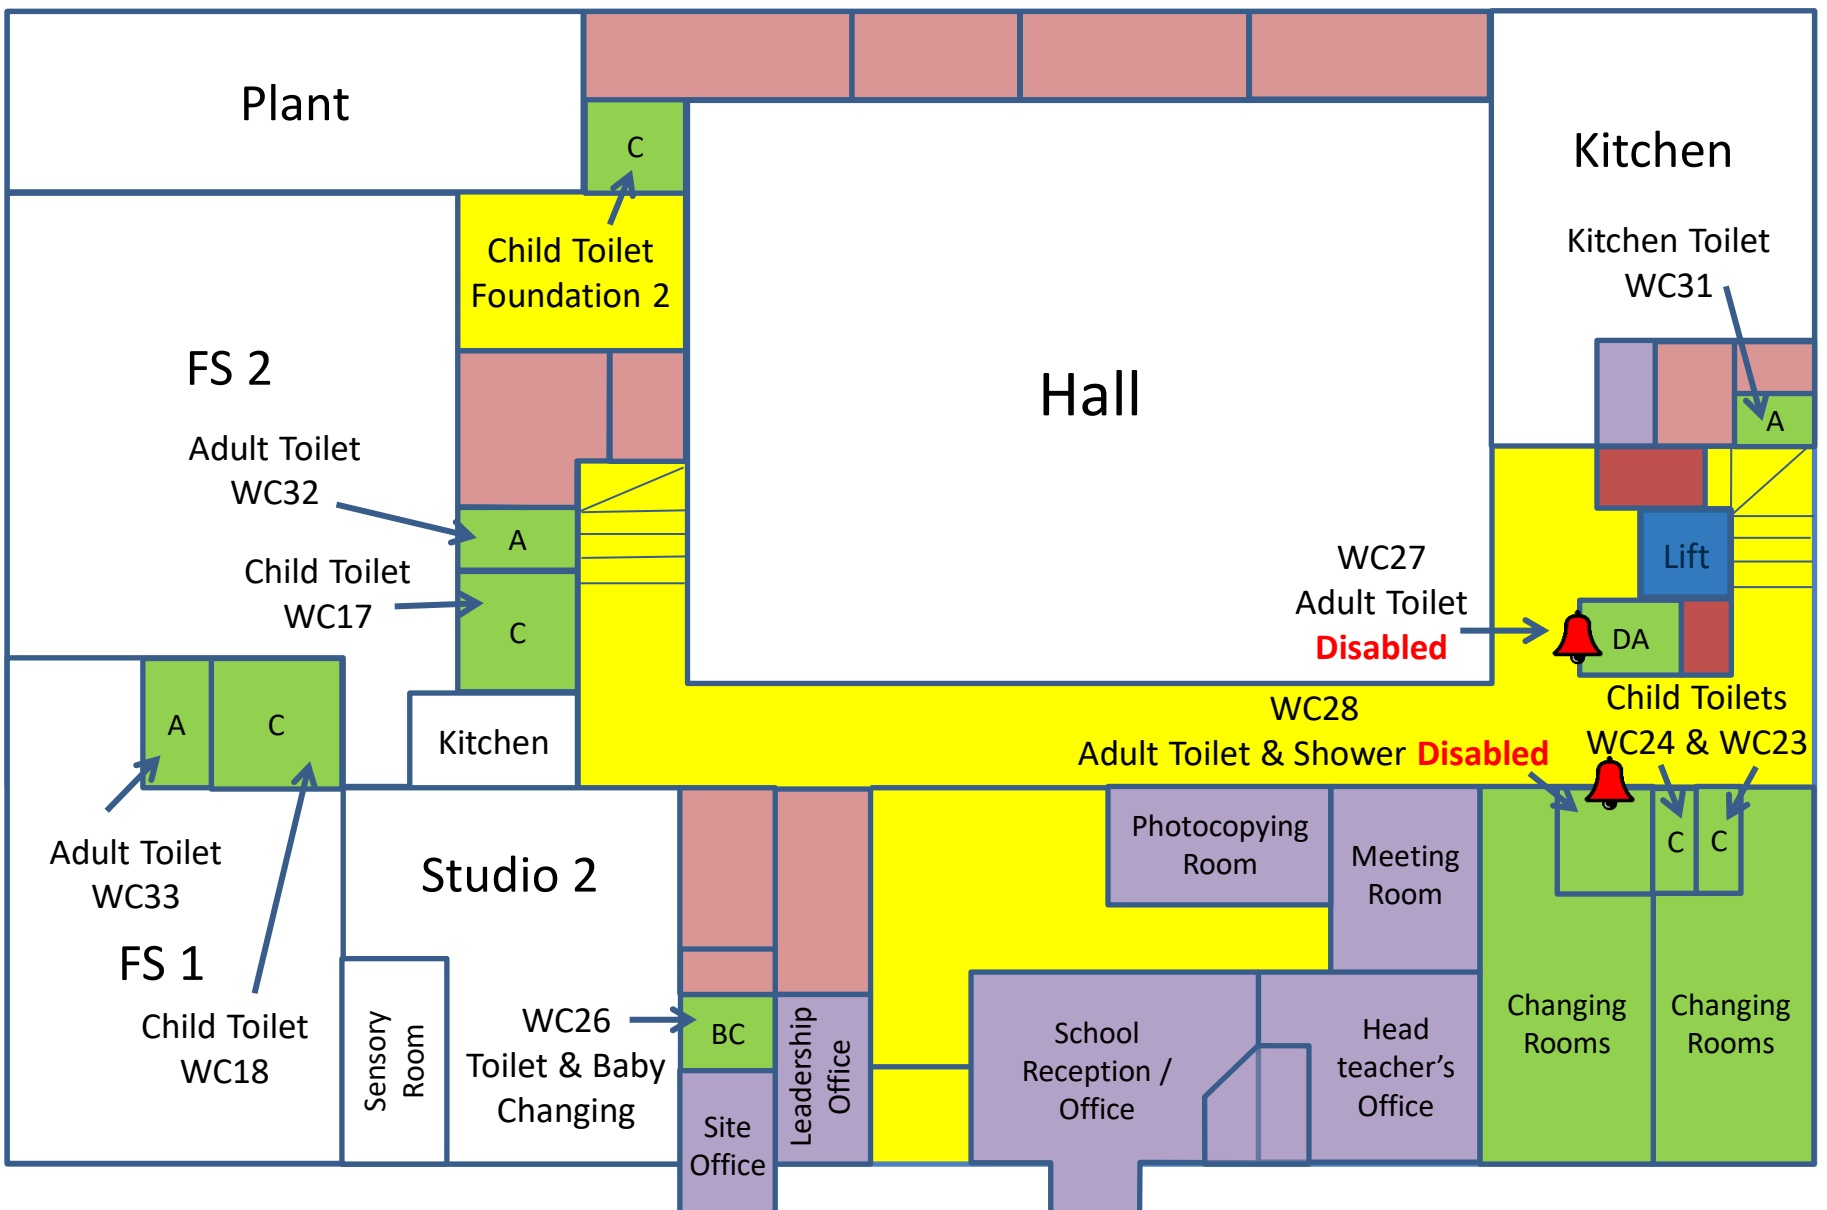

Hardwick Primary School

Accessibility Plan

Fire assembly points

- Lower Floor - Foundation playground
Car Park
- Upper Floor - Key Stage 2 playground

Ground Floor

- Alarms in Toilets and Showers
- Disabled Toilets

Hardwick – 1st Floor

Alarms in Toilets and Showers